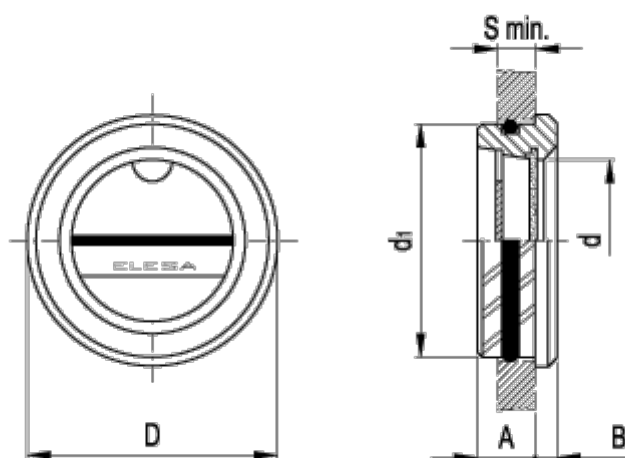

# Data Sheet

Article number: 2311010751

Description: E+G  
Oil level indicators push-fit HRT.15-26

## Measures

A	= 9
B	= 4.5
d	= 14.5
D	= 28
d1	= $\text{Ø}26 +0.2$
g	= 6
s min	= 6
Type	= HRT.15-26